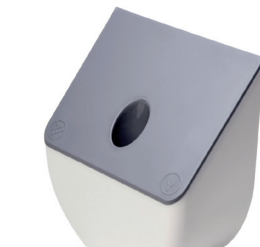

YO SQUEEGEE SYSTEM

Yacht Organiser Squeegee Holder is designed to be compatible with the older Shurhold® 8, 10, 12 and 16" Stainless Steel Squeegees, Shurhold® Swivel Base pad, Swobbit® Dual Axis Swivel plate and Swobbit® Quick Dry Adapter.

YO CHAMOIS MOP SYSTEM

Yacht Organiser Chamois Mop Holder is designed to be compatible with Shurhold® Soft-n-Thirsty Mops, Deluxe Water Sprite Mops and Swobbit® Aquazorber Drying Mops.

YO CHAMOIS SYSTEM

Yacht Organiser Chamois Holder is designed to be compatible with the Large Absorber® Miracle Chamois.

YO BRUSH SYSTEM

Yacht Organiser Brush System is designed to be compatible with 6 - 10" Shurhold® and Swobbit® Brushes.

YO POLE SYSTEM

Yacht Organiser Pole System is designed to be compatible with Shurhold® Telescopic Poles and Swobbit® Perfect Poles.

YO WATER BLADE SYSTEM

Yacht Organiser Water Blade Holder is designed to be compatible with Shurhold® Flexible Water Blades, Swobbit® Water Blades and One Pass Waterblades.

YO DECK BLADE SYSTEM

Yacht Organiser Deck Blade System is designed to be compatible with the standard deck squeegees used within the superyachting industry. It has a 30mm hole to accommodate the neck of the squeegee. Please check the diameter of your squeegee before purchasing this holder.